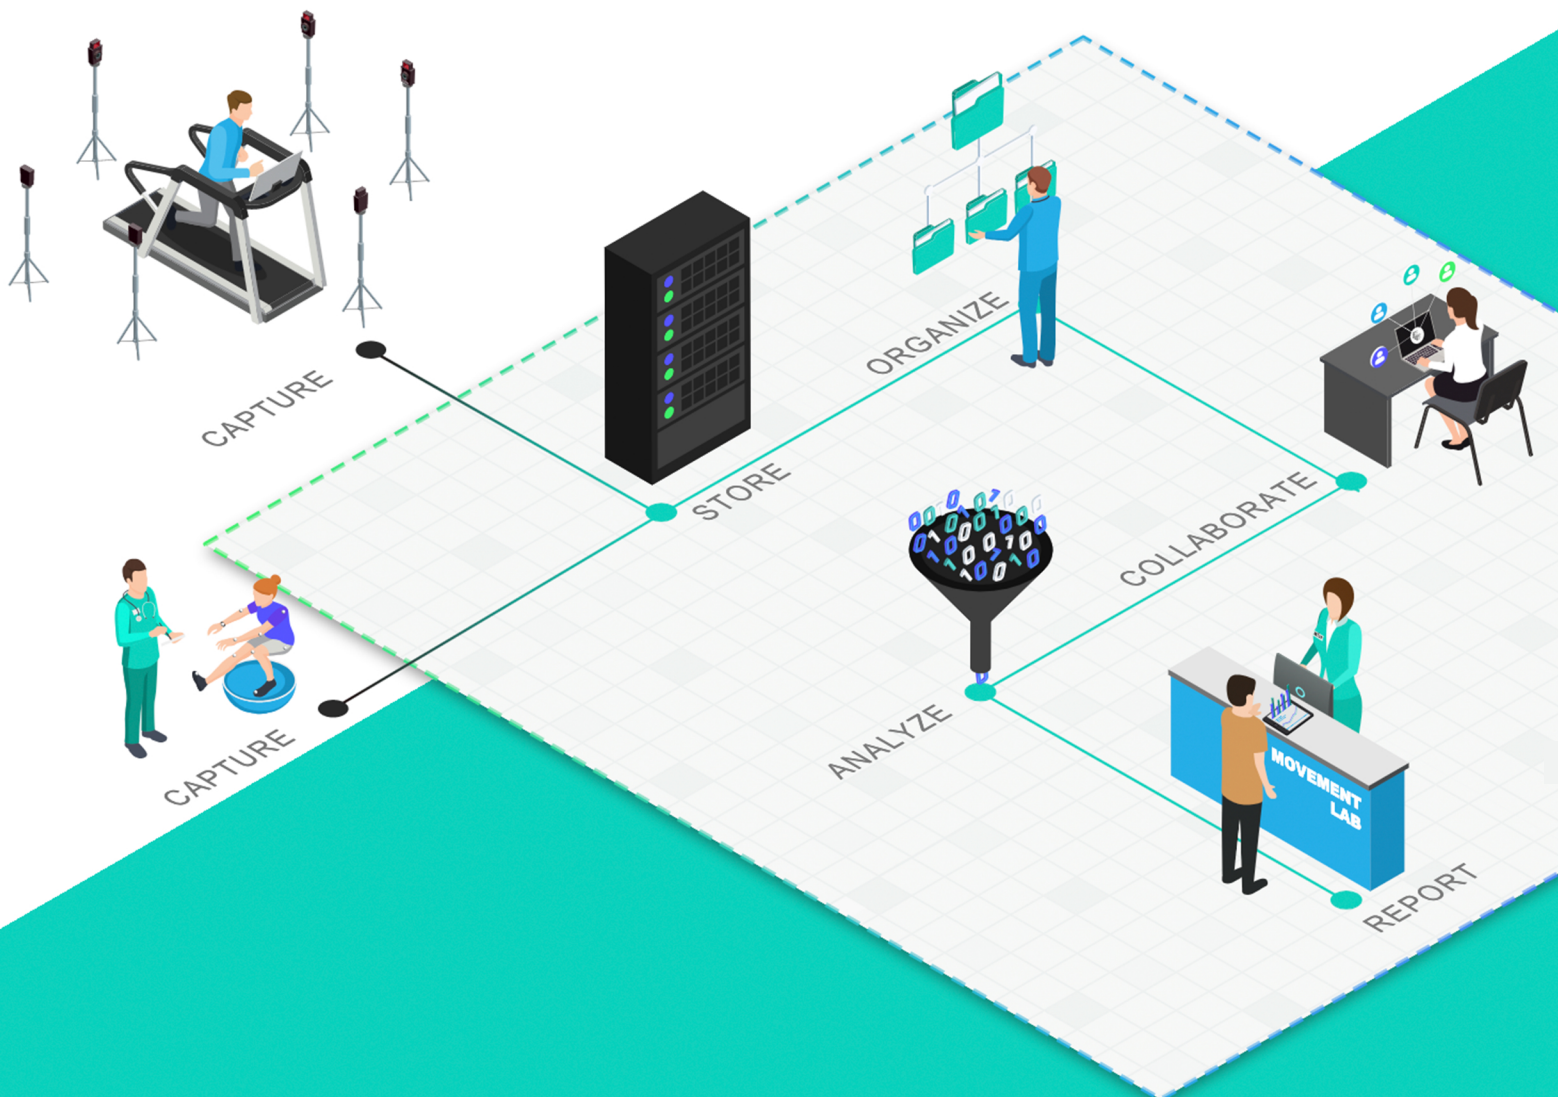

MOVESHelf

FOR MOVEMENT SCIENCE

COLLABORATE WITH EASE.

Get more from your data. Moveshelf is a secure and easy to use collaboration space for movement scientists and healthcare professionals which works directly in your browser, on any device.

HOW MOVESHelf HELPS YOU...

IMPORT

Easily import 3D motion data from any optical or inertial based system. All kinematic, kinetic, EMG and video data in one place, Synchronized, Always available.

STORE

With us, your data is gets a seat in First Class. We always use best in class cloud storage.

ORGANIZE

Effortlessly organize all your data in one place. Keep everything tidy using projects and folders with fine-grained access control. Directly import entire folder trees and dataset, in one go. Search between thousands of records in large datasets in milliseconds.

- Separate payment account
- 5 seats included
- Priority support

HOW DOES IT WORK

Moveshelf is a secure and easy to use application which works directly in the browser, on any device, from anywhere in the world. Moveshelf key components are: